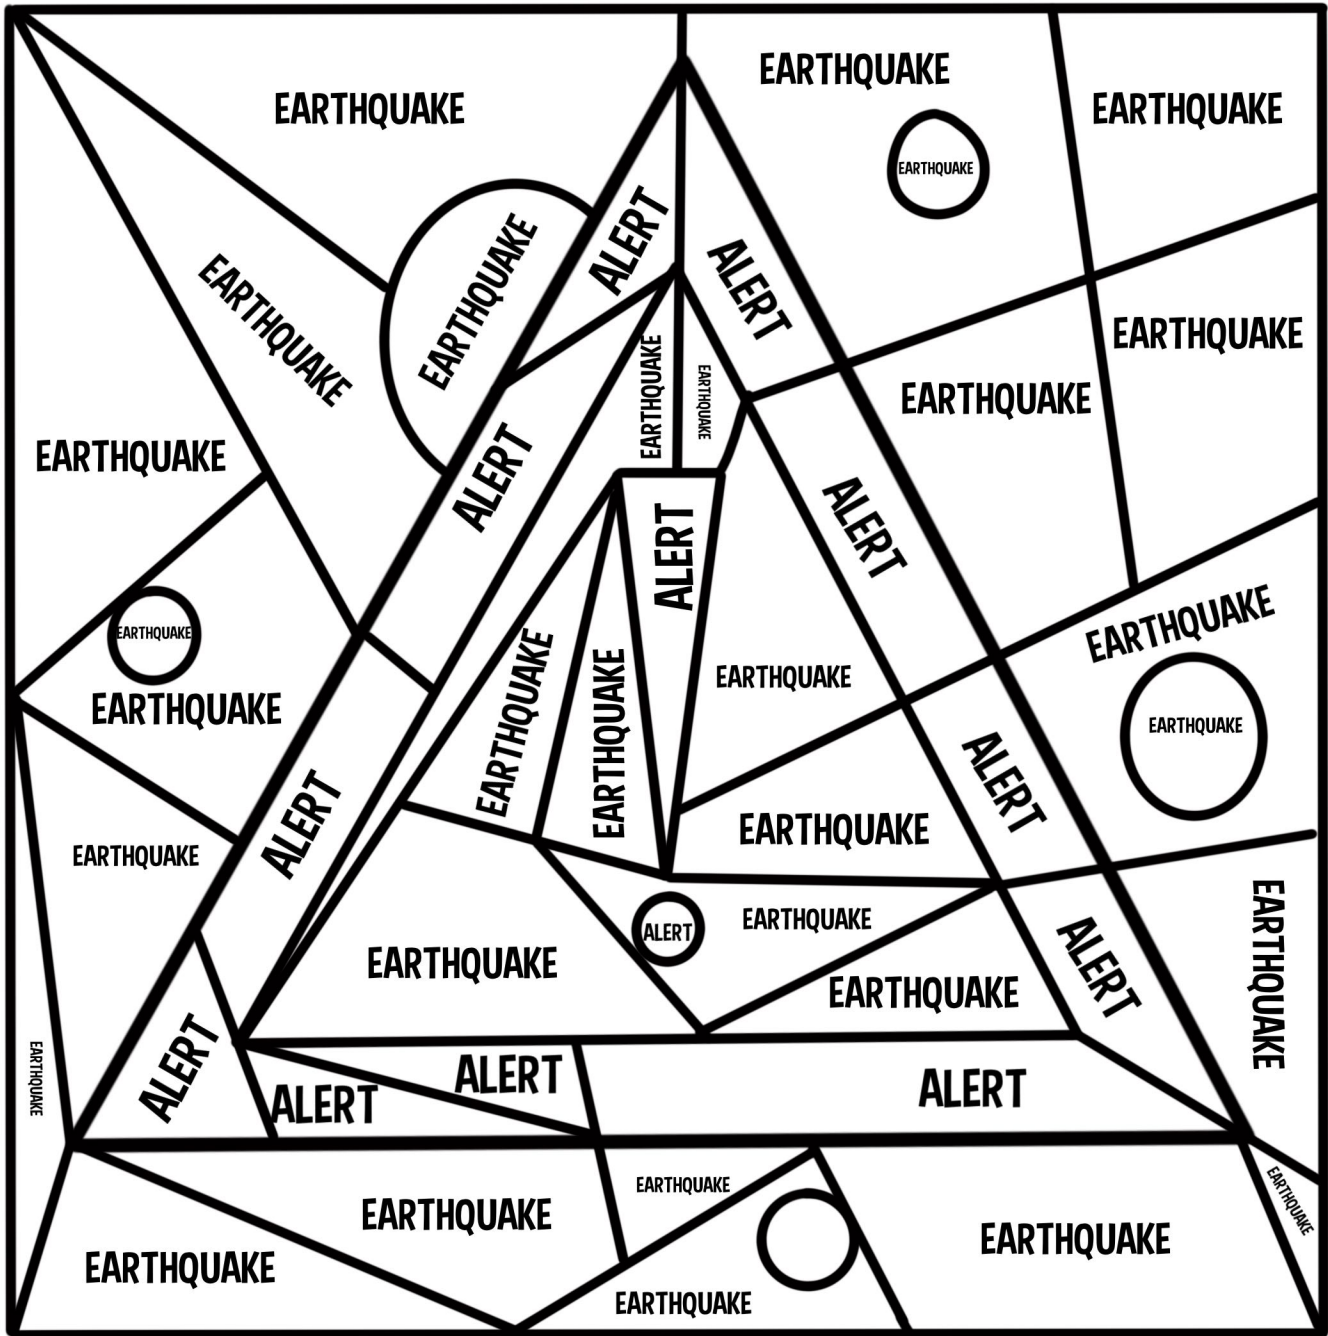

# Shake!ert™

If there is an EARTHQUAKE EMERGENCY ALERT on your phone, you must DROP, COVER, AND HOLD ON immediately! Practice recognizing important words by completing the activity below!

Color each part of the image above according to the key:

**ALERT: yellow**  
**EARTHQUAKE: green**