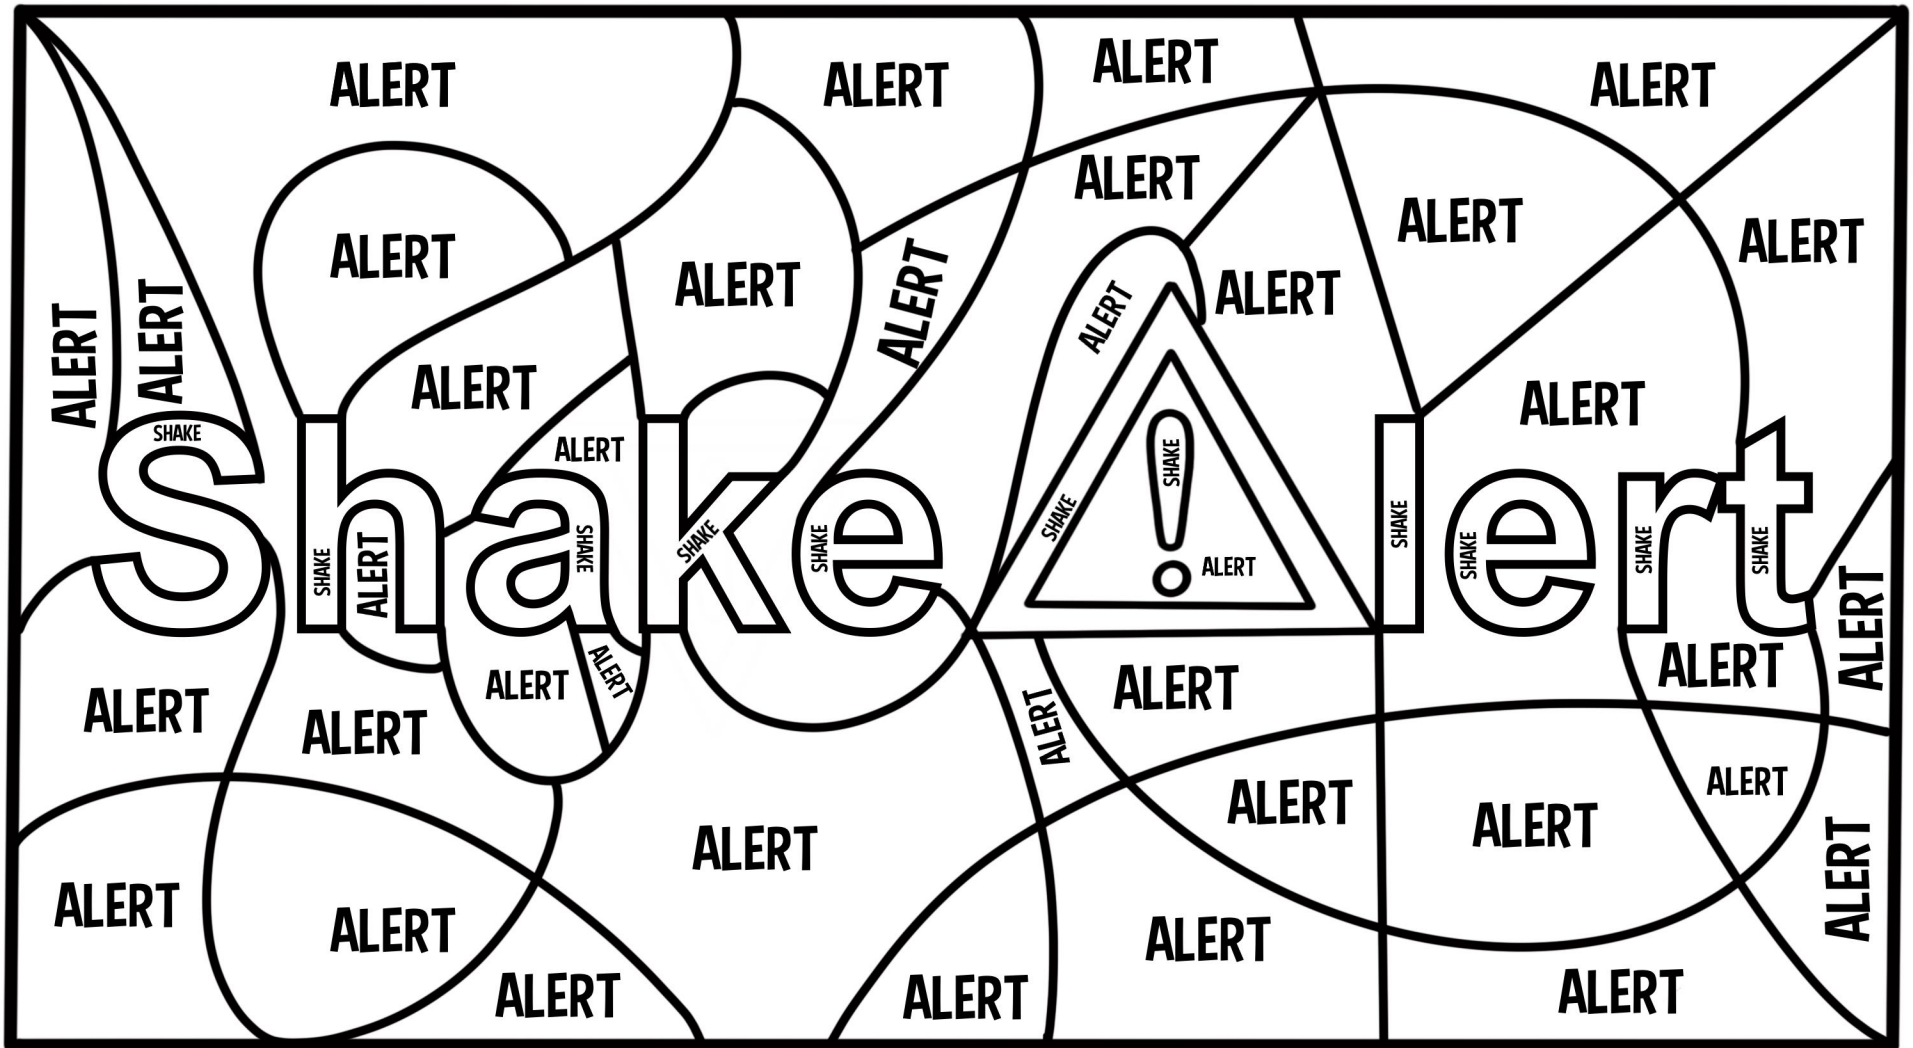

If there is an EARTHQUAKE EMERGENCY ALERT on your phone, you must DROP, COVER, AND HOLD ON immediately! Practice recognizing important words by completing the activity below!

Color each part of the image above according to the key:

SHAKE: Green **ALERT: Yellow**